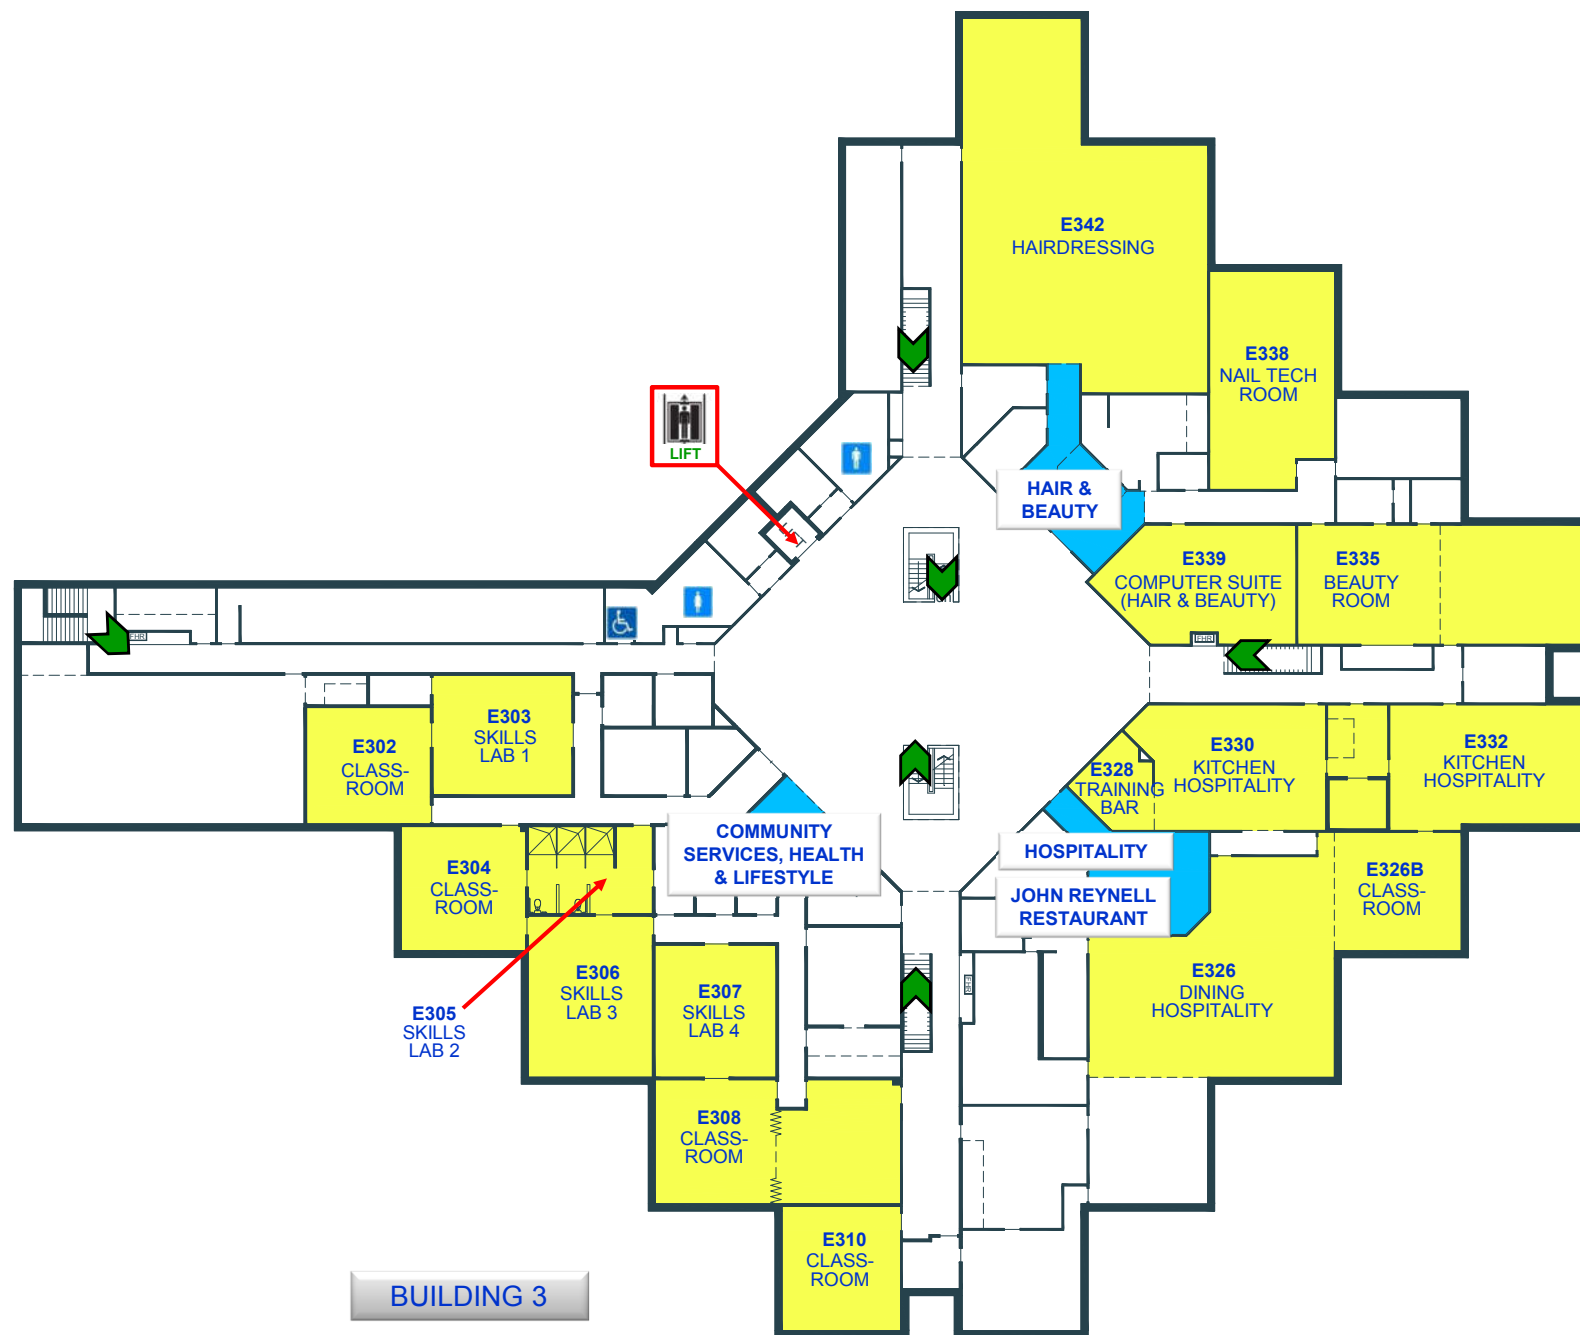

LEGEND

- DISABLED TOILET
- FIRST AID ROOM
- TOILET
- DISABLED ACCESS
- LIFT
- EMERGENCY PHONE
- ENTRANCE
- i CENTRAL & HOPGOOD THEATRE
- GENERAL TEACHING
- ONKAPARINGA LIBRARY
- METBAC / CORPORATE HUB
- WORKSKIL
- AUTOMOTIVE

LEVEL 1 WEST

NOARLUNGA CAMPUS
Ramsay Place, Noarlunga Centre SA 5168

KEY PLAN

LEGEND

- DISABLED TOILET 
- TOILET 
- DISABLED ACCESS 
- LIFT 
- EMERGENCY PHONE 
- ENTRANCE 
- i CENTRAL & HOPGOOD THEATRE 
- GENERAL TEACHING 
- ONKAPARINGA LIBRARY 
- METBAC / CORPORATE HUB 
- WORKSKIL 

LEVEL 2 WEST

NOARLUNGA CAMPUS
Ramsay Place, Noarlunga Centre SA 5168

BUILDING 3

KEY PLAN

LEGEND

- DISABLED TOILET 
- TOILET 
- DISABLED ACCESS 
- LIFT 
- EMERGENCY PHONE 
- ENTRANCE 
- GENERAL TEACHING 

LEVEL 2 EAST

NOARLUNGA CAMPUS
Ramsay Place, Noarlunga Centre SA 5168

BUILDING 3

KEY PLAN

LEGEND

- DISABLED TOILET 
- TOILET 
- DISABLED ACCESS 
- LIFT 
- ENTRANCE 
- GENERAL TEACHING 

LEVEL 3 EAST

NOARLUNGA CAMPUS
Ramsay Place, Noarlunga Centre SA 5168