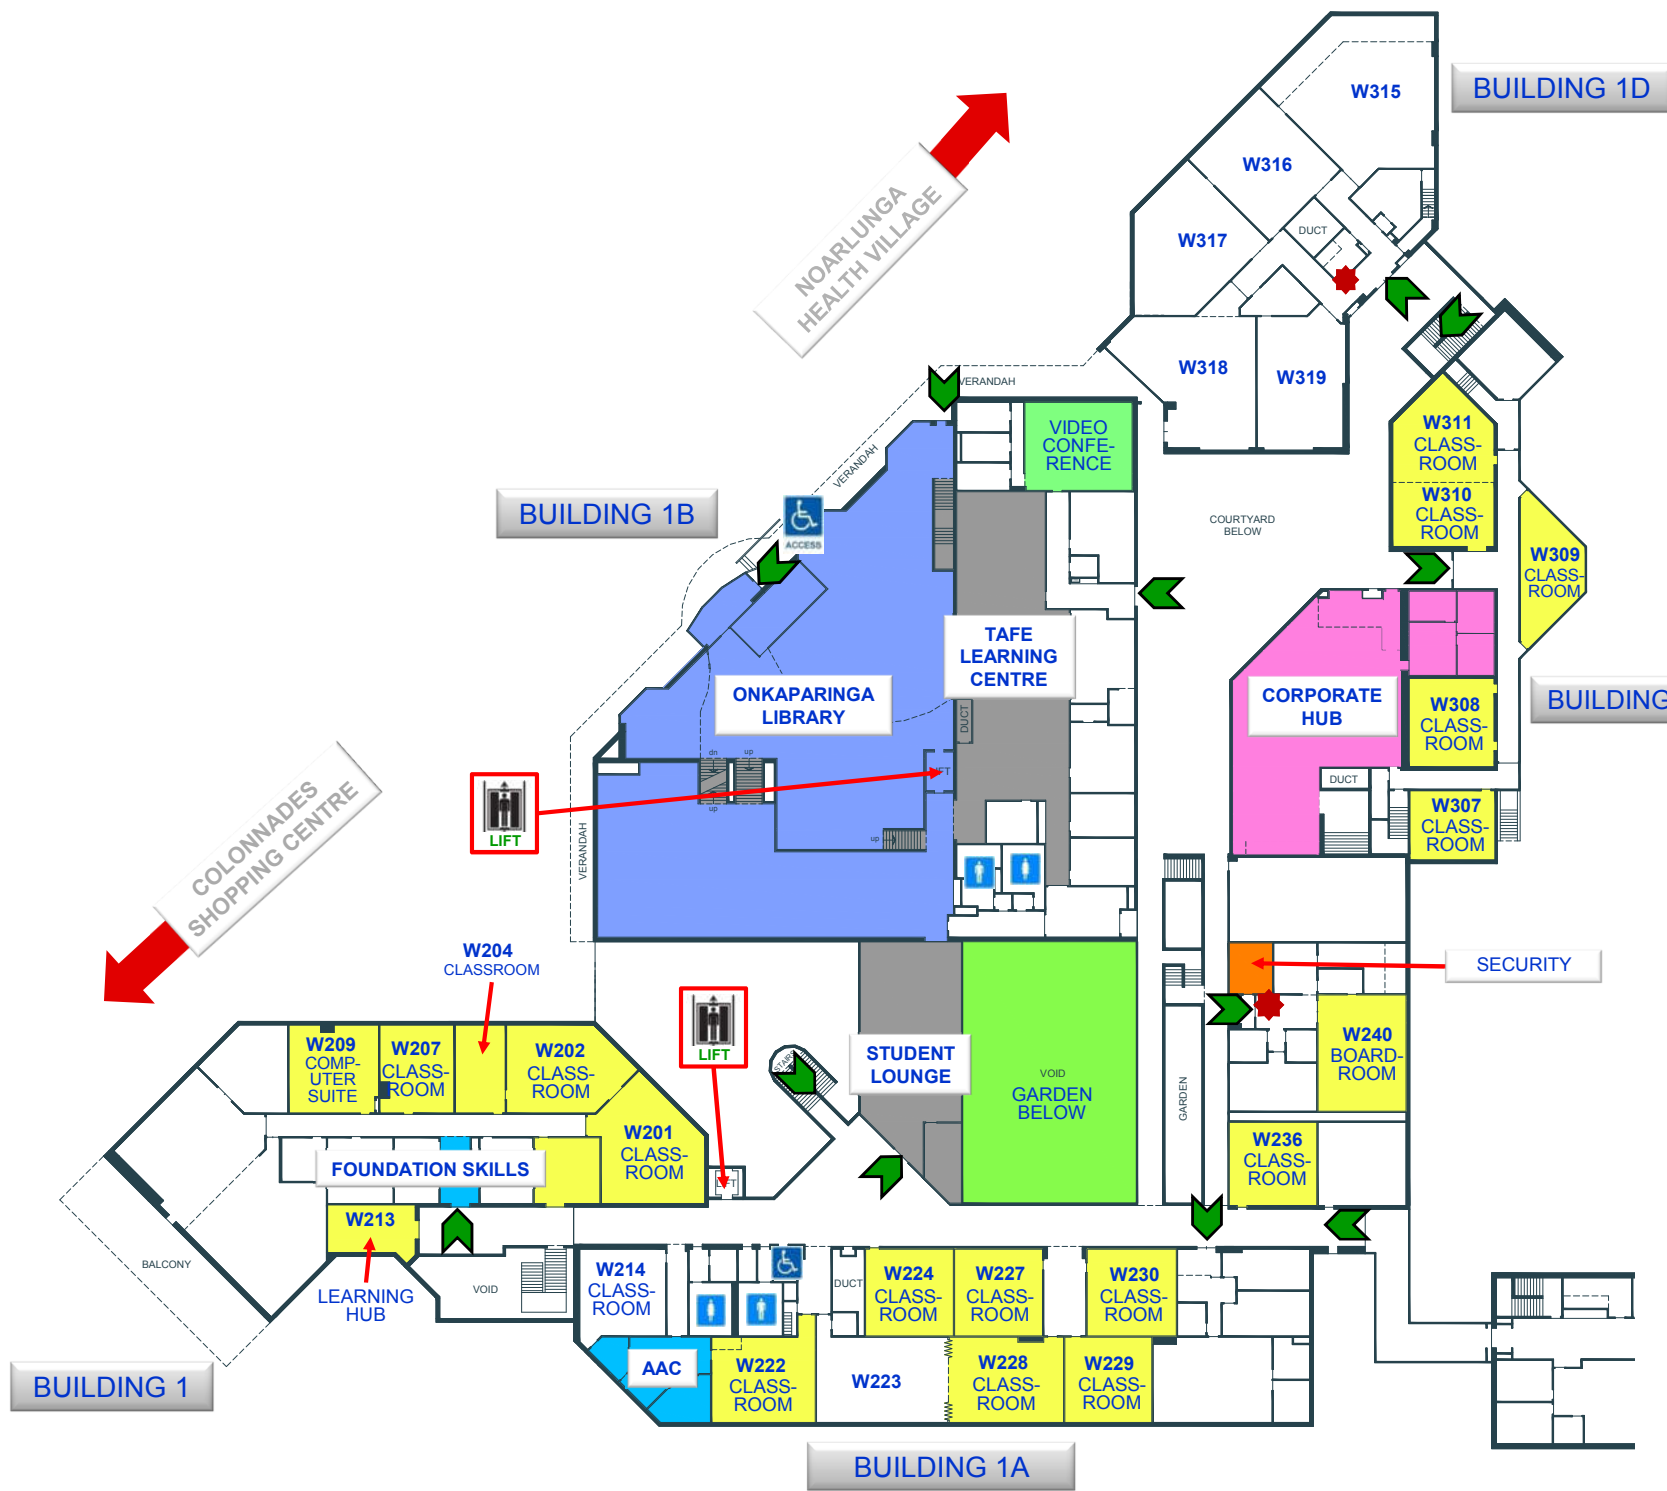

LEGEND

- DISABLED CAR PARK 
- FIRST AID ROOM 
- DISABLED ACCESS 
- LIFT 
- ASSEMBLY AREA 
- ENTRANCE 
- i CENTRAL & HOPGOOD THEATRE 
- GENERAL TEACHING 
- ONKAPARINGA LIBRARY 
- METBAC / CORPORATE HUB 
- WORKSKIL 
- STORE 
- GENERAL TEACHING 
- AUTOMOTIVE 

LEGEND

- DISABLED TOILET
- FIRST AID ROOM
- TOILET
- DISABLED ACCESS
- LIFT
- EMERGENCY PHONE
- ENTRANCE
- i CENTRAL & HOPGOOD THEATRE
- GENERAL TEACHING
- ONKAPARINGA LIBRARY
- METBAC / CORPORATE HUB
- WORKSKIL
- AUTOMOTIVE

LEVEL 1 WEST

NOARLUNGA CAMPUS
Ramsay Place, Noarlunga Centre SA 5168

KEY PLAN

LEGEND

- DISABLED TOILET 
- TOILET 
- DISABLED ACCESS 
- LIFT 
- EMERGENCY PHONE 
- ENTRANCE 
- i CENTRAL & HOPGOOD THEATRE 
- GENERAL TEACHING 
- ONKAPARINGA LIBRARY 
- METBAC / CORPORATE HUB 
- WORKSKIL 

LEVEL 2 WEST

NOARLUNGA CAMPUS
Ramsay Place, Noarlunga Centre SA 5168

BUILDING 3

KEY PLAN

LEGEND

- DISABLED TOILET 
- TOILET 
- DISABLED ACCESS 
- LIFT 
- EMERGENCY PHONE 
- ENTRANCE 
- GENERAL TEACHING 

LEVEL 2 EAST