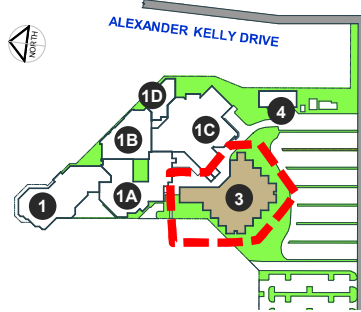

SITE PLAN

NOARLUNGA CAMPUS
Ramsay Place, Noarlunga Centre SA 5168

BUILDING 4
(REFER TO KEY PLAN FOR LOCATION)

BUILDING 1B

BUILDING 1C

BUILDING 1

BUILDING 1A

BUILDING 1D

LEVEL 1 WEST

NOARLUNGA CAMPUS
Ramsay Place, Noarlunga Centre SA 5168

KEY PLAN

LEGEND

- DISABLED TOILET 
- TOILET 
- DISABLED ACCESS 
- LIFT 
- EMERGENCY PHONE 
- ENTRANCE 
- i CENTRAL & HOPGOOD THEATRE 
- GENERAL TEACHING 
- ONKAPARINGA LIBRARY 
- METBAC / CORPORATE HUB 
- WORKSKIL 

LEVEL 2 WEST

NOARLUNGA CAMPUS
Ramsay Place, Noarlunga Centre SA 5168

BUILDING 3

KEY PLAN

LEGEND

- DISABLED TOILET 
- TOILET 
- DISABLED ACCESS 
- LIFT 
- EMERGENCY PHONE 
- ENTRANCE 
- GENERAL TEACHING 

LEVEL 2 EAST

NOARLUNGA CAMPUS
Ramsay Place, Noarlunga Centre SA 5168

BUILDING 3

KEY PLAN

LEGEND

- DISABLED TOILET 
- TOILET 
- DISABLED ACCESS 
- LIFT 
- ENTRANCE 
- GENERAL TEACHING 

LEVEL 3 EAST

NOARLUNGA CAMPUS
Ramsay Place, Noarlunga Centre SA 5168