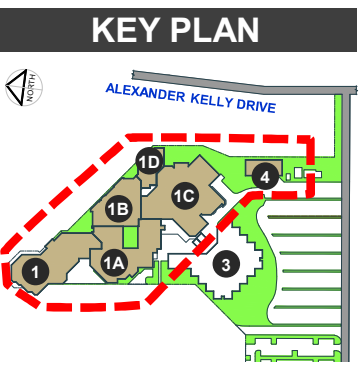

LEGEND

- DISABLED CAR PARK 
- FIRST AID ROOM 
- DISABLED ACCESS 
- LIFT 
- ASSEMBLY AREA 
- ENTRANCE 
- i CENTRAL & HOPGOOD THEATRE 
- GENERAL TEACHING 
- ONKAPARINGA LIBRARY 
- METBAC / CORPORATE HUB 
- WORKSKIL 
- STORE 
- GENERAL TEACHING 
- AUTOMOTIVE 

SITE PLAN

NOARLUNGA CAMPUS
Ramsay Place, Noarlunga Centre SA 5168

BUILDING 4
(REFER TO KEY PLAN FOR LOCATION)

BUILDING 1B

BUILDING 1C

BUILDING 1

BUILDING 1A

BUILDING 1D

LEGEND

- DISABLED TOILET
- FIRST AID ROOM
- TOILET
- DISABLED ACCESS
- LIFT
- EMERGENCY PHONE
- ENTRANCE
- i CENTRAL & HOPGOOD THEATRE
- GENERAL TEACHING
- ONKAPARINGA LIBRARY
- METBAC / CORPORATE HUB
- WORKSKIL
- AUTOMOTIVE

LEVEL 1 WEST

NOARLUNGA CAMPUS
Ramsay Place, Noarlunga Centre SA 5168

KEY PLAN

LEGEND

- DISABLED TOILET 
- TOILET 
- DISABLED ACCESS 
- LIFT 
- EMERGENCY PHONE 
- ENTRANCE 
- i CENTRAL & HOPGOOD THEATRE 
- GENERAL TEACHING 
- ONKAPARINGA LIBRARY 
- METBAC / CORPORATE HUB 
- WORKSKIL 