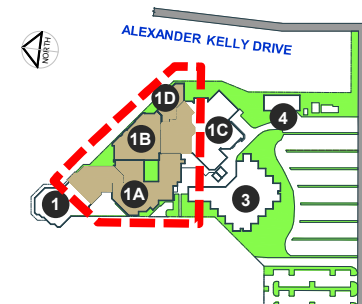

LEGEND

- DISABLED CAR PARK 
- FIRST AID ROOM 
- DISABLED ACCESS 
- LIFT 
- ASSEMBLY AREA 
- ENTRANCE 
- i CENTRAL & HOPGOOD THEATRE 
- GENERAL TEACHING 
- ONKAPARINGA LIBRARY 
- METBAC / CORPORATE HUB 
- WORKSKIL 
- STORE 
- GENERAL TEACHING 
- AUTOMOTIVE 

SITE PLAN

NOARLUNGA CAMPUS
Ramsay Place, Noarlunga Centre SA 5168

BUILDING 4
(REFER TO KEY PLAN FOR LOCATION)

BUILDING 1B

BUILDING 1C

BUILDING 1

BUILDING 1A

BUILDING 1D

LEGEND

- DISABLED TOILET
- FIRST AID ROOM
- TOILET
- DISABLED ACCESS
- LIFT
- EMERGENCY PHONE
- ENTRANCE
- i CENTRAL & HOPGOOD THEATRE
- GENERAL TEACHING
- ONKAPARINGA LIBRARY
- METBAC / CORPORATE HUB
- WORKSKIL
- AUTOMOTIVE

LEVEL 1 WEST

NOARLUNGA CAMPUS
Ramsay Place, Noarlunga Centre SA 5168

KEY PLAN

LEGEND

- DISABLED TOILET 
- TOILET 
- DISABLED ACCESS 
- LIFT 
- EMERGENCY PHONE 
- ENTRANCE 
- i CENTRAL & HOPGOOD THEATRE 
- GENERAL TEACHING 
- ONKAPARINGA LIBRARY 
- METBAC / CORPORATE HUB 
- WORKSKIL 