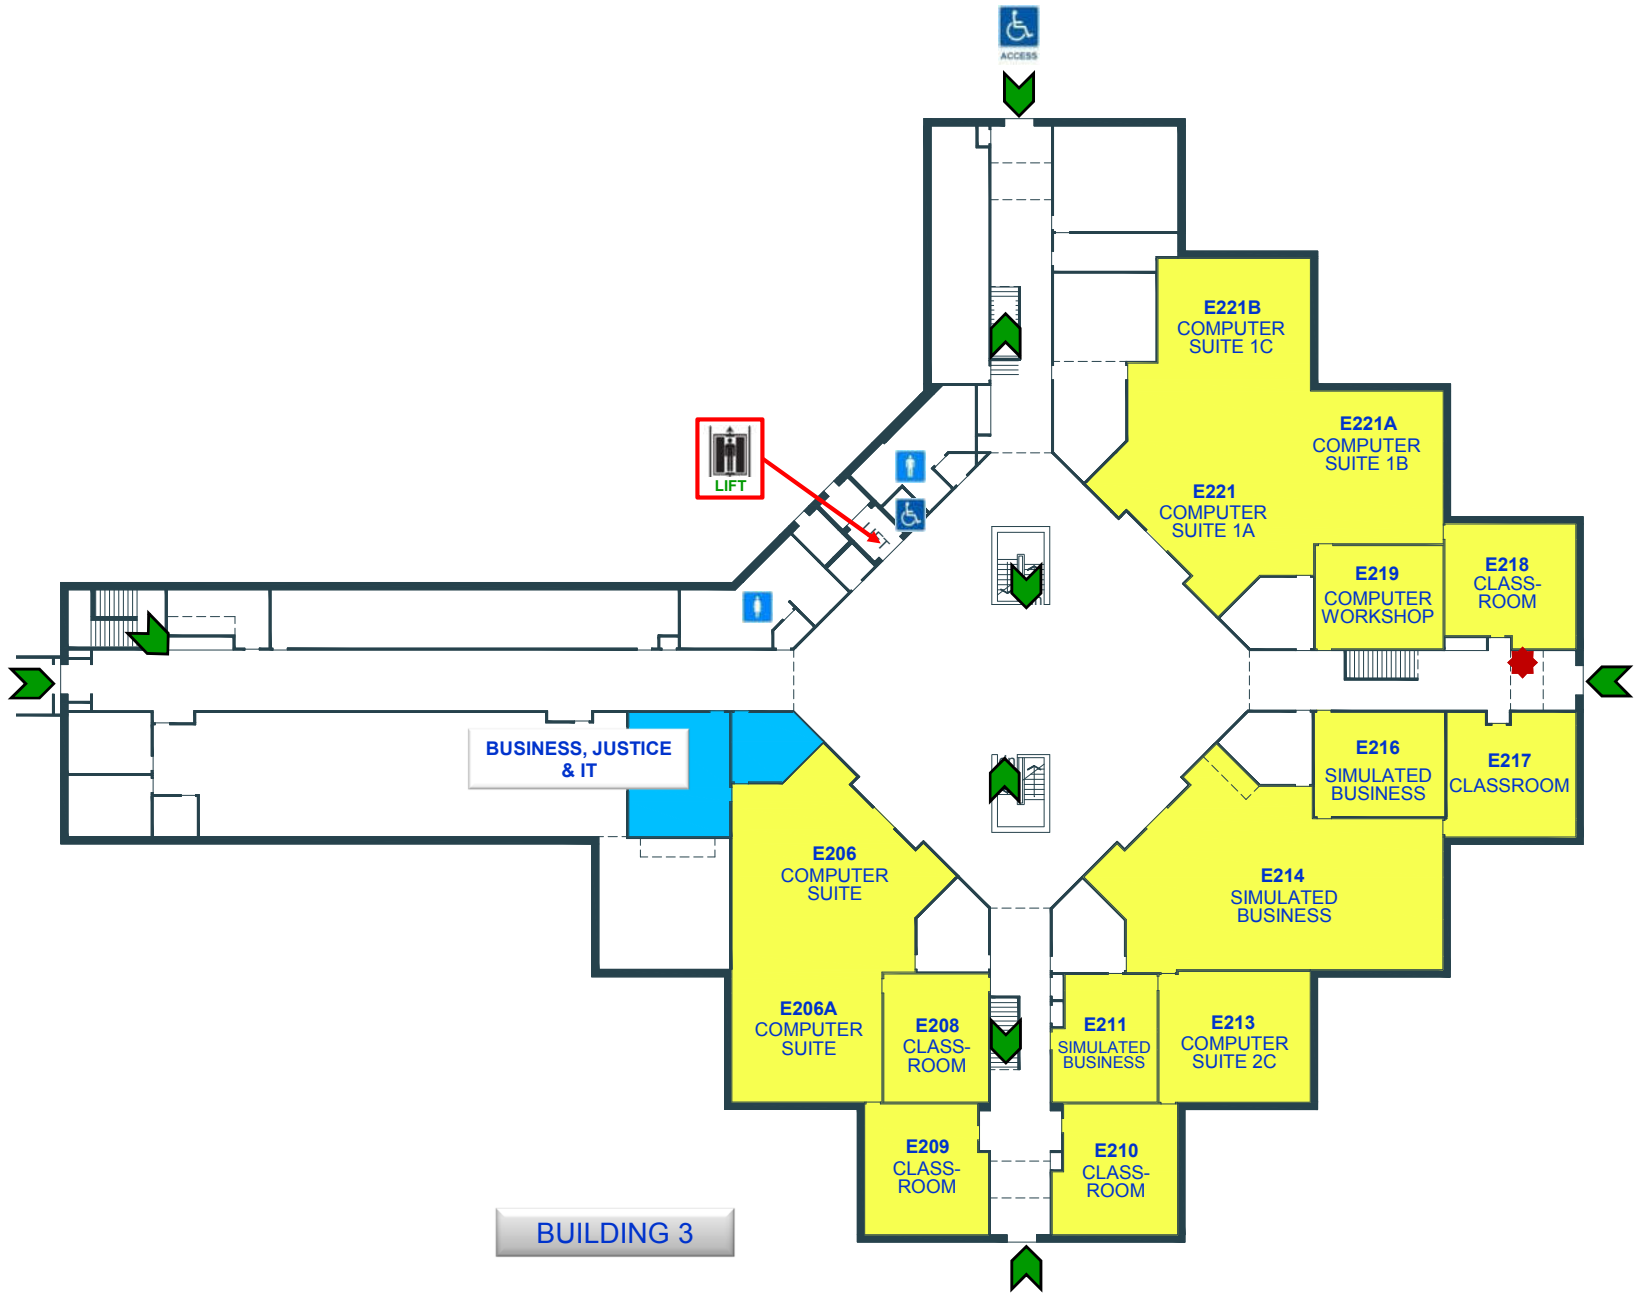

LEGEND

- DISABLED CAR PARK 
- FIRST AID ROOM 
- DISABLED ACCESS 
- LIFT 
- ASSEMBLY AREA 
- ENTRANCE 
- i CENTRAL & HOPGOOD THEATRE 
- GENERAL TEACHING 
- ONKAPARINGA LIBRARY 
- METBAC / CORPORATE HUB 
- WORKSKIL 
- STORE 
- GENERAL TEACHING 
- AUTOMOTIVE 

LEGEND

- DISABLED TOILET
- FIRST AID ROOM
- TOILET
- DISABLED ACCESS
- LIFT
- EMERGENCY PHONE
- ENTRANCE
- i CENTRAL & HOPGOOD THEATRE
- GENERAL TEACHING
- ONKAPARINGA LIBRARY
- METBAC / CORPORATE HUB
- WORKSKIL
- AUTOMOTIVE

LEVEL 1 WEST

NOARLUNGA CAMPUS
Ramsay Place, Noarlunga Centre SA 5168

KEY PLAN

LEGEND

- DISABLED TOILET 
- TOILET 
- DISABLED ACCESS 
- LIFT 
- EMERGENCY PHONE 
- ENTRANCE 
- i CENTRAL & HOPGOOD THEATRE 
- GENERAL TEACHING 
- ONKAPARINGA LIBRARY 
- METBAC / CORPORATE HUB 
- WORKSKIL 

LEVEL 2 WEST

NOARLUNGA CAMPUS
Ramsay Place, Noarlunga Centre SA 5168

BUILDING 3

KEY PLAN

LEGEND

- DISABLED TOILET 
- TOILET 
- DISABLED ACCESS 
- LIFT 
- EMERGENCY PHONE 
- ENTRANCE 
- GENERAL TEACHING 

LEVEL 2 EAST