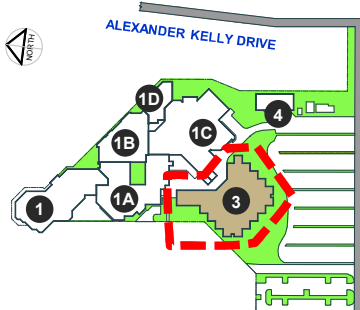

SITE PLAN

NOARLUNGA CAMPUS
Ramsay Place, Noarlunga Centre SA 5168

BUILDING 4
(REFER TO KEY PLAN FOR LOCATION)

BUILDING 1B

BUILDING 1C

BUILDING 1

BUILDING 1A

BUILDING 1D

LEVEL 1 WEST

NOARLUNGA CAMPUS
Ramsay Place, Noarlunga Centre SA 5168

KEY PLAN

LEGEND

- DISABLED TOILET 
- TOILET 
- DISABLED ACCESS 
- LIFT 
- EMERGENCY PHONE 
- ENTRANCE 
- i CENTRAL & HOPGOOD THEATRE 
- GENERAL TEACHING 
- ONKAPARINGA LIBRARY 
- METBAC / CORPORATE HUB 
- WORKSKIL 

LEVEL 2 WEST

NOARLUNGA CAMPUS
Ramsay Place, Noarlunga Centre SA 5168

BUILDING 3

KEY PLAN

LEGEND

- DISABLED TOILET 
- TOILET 
- DISABLED ACCESS 
- LIFT 
- EMERGENCY PHONE 
- ENTRANCE 
- GENERAL TEACHING 

LEVEL 2 EAST

NOARLUNGA CAMPUS
Ramsay Place, Noarlunga Centre SA 5168

BUILDING 3

KEY PLAN

LEGEND

- DISABLED TOILET 
- TOILET 
- DISABLED ACCESS 
- LIFT 
- ENTRANCE 
- GENERAL TEACHING 

LEVEL 3 EAST

NOARLUNGA CAMPUS
Ramsay Place, Noarlunga Centre SA 5168