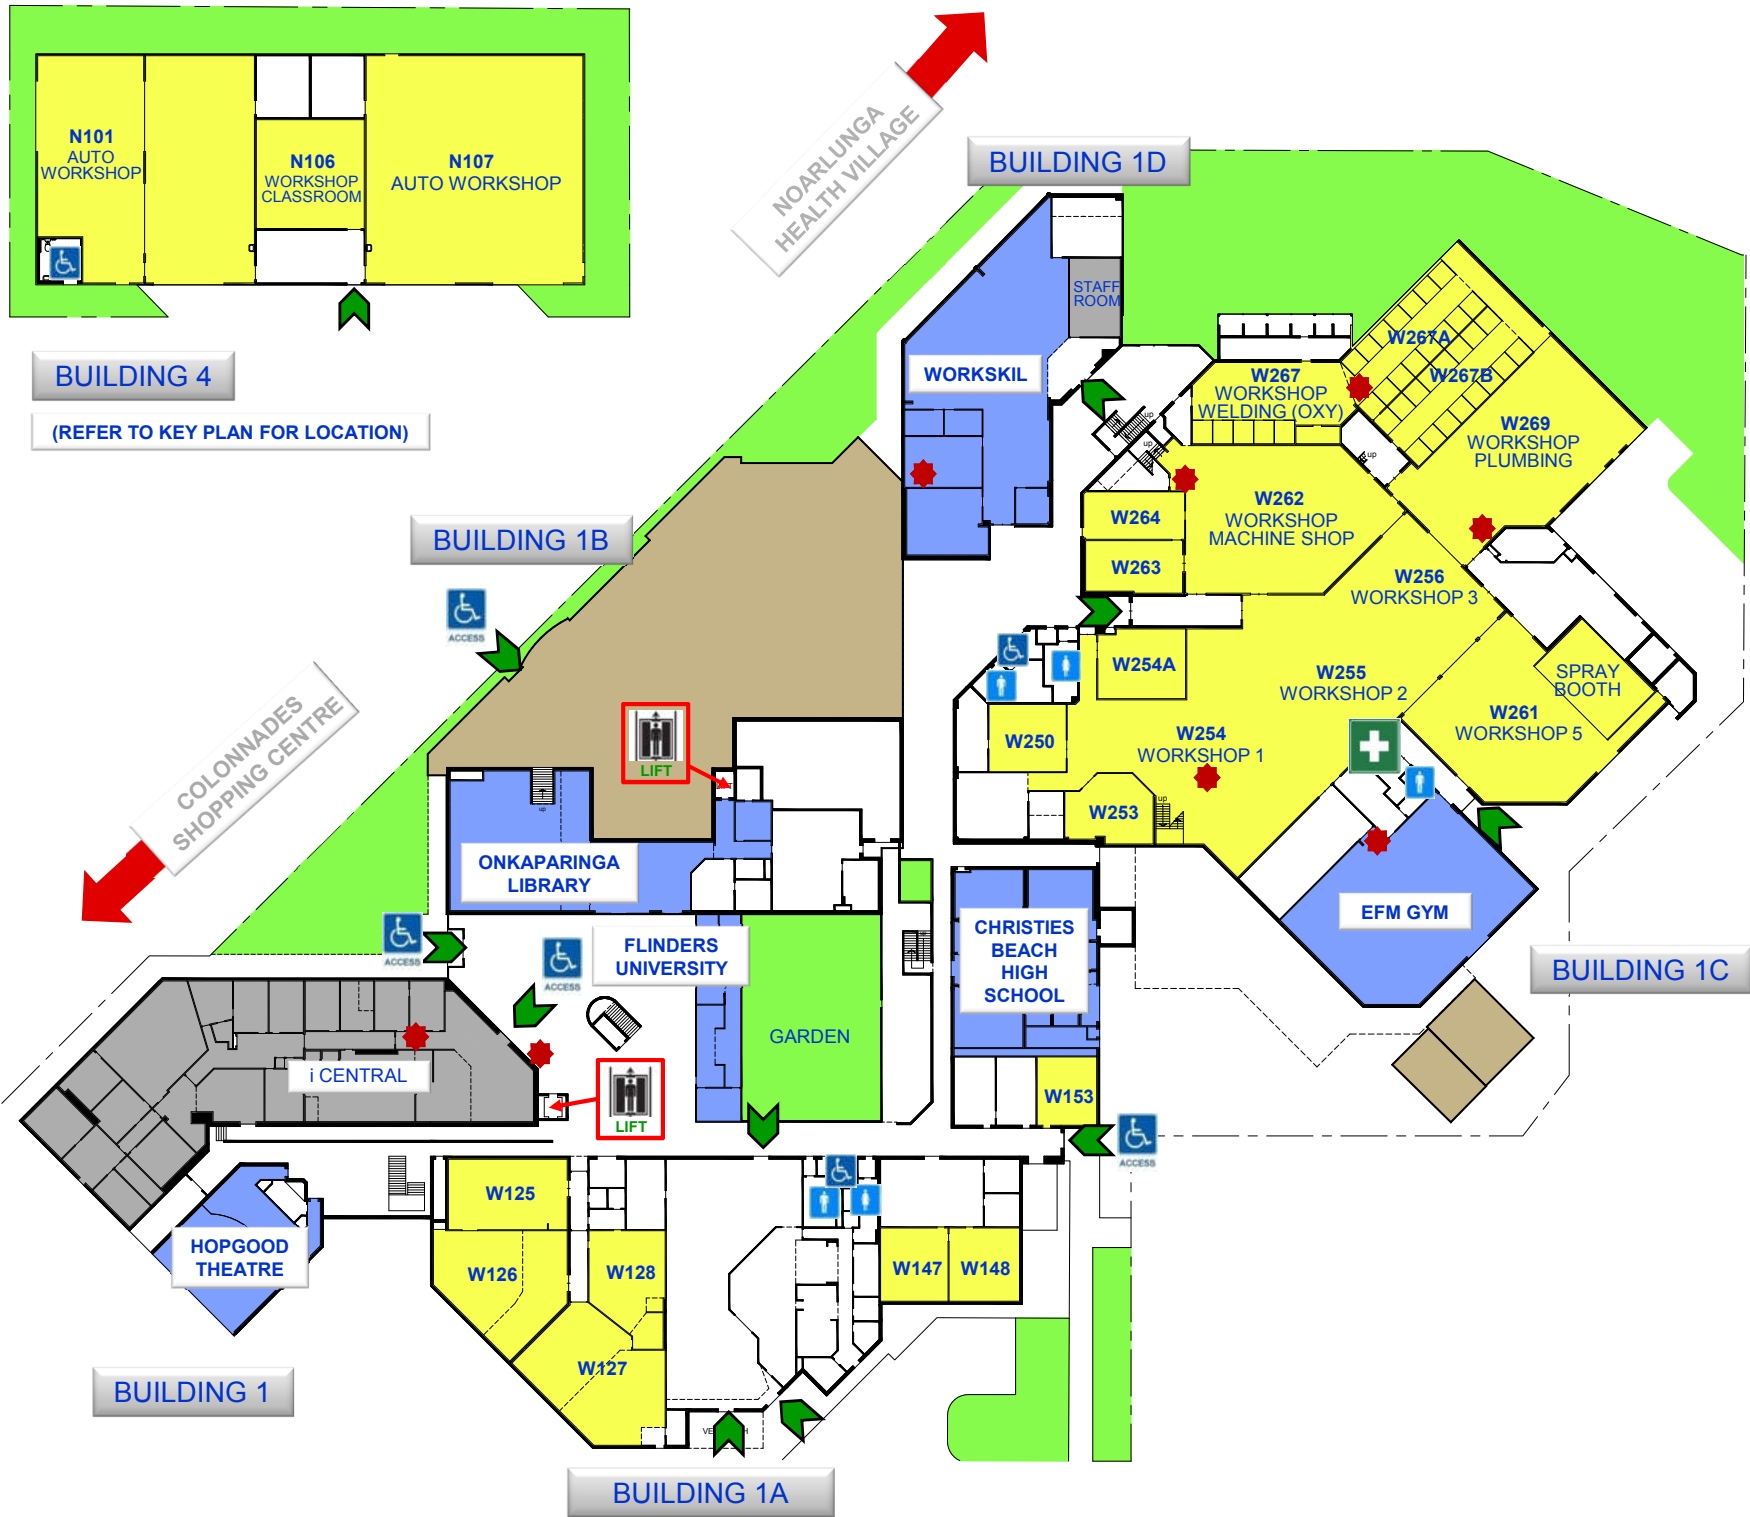

BUILDING 4
(REFER TO KEY PLAN FOR LOCATION)

BUILDING 1B

BUILDING 1C

BUILDING 1

BUILDING 1A

BUILDING 1D